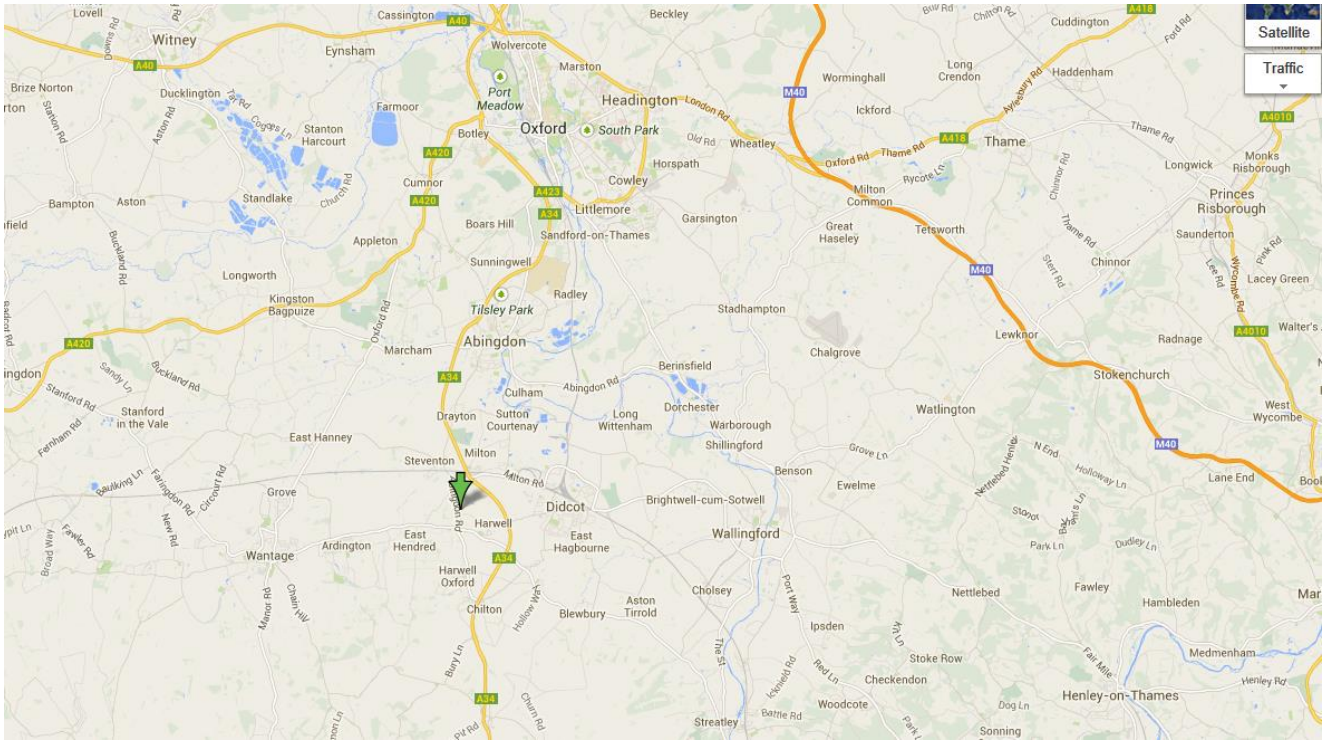

Grove Farms Milton Hill OX14 4DP Oxfordshire, UK