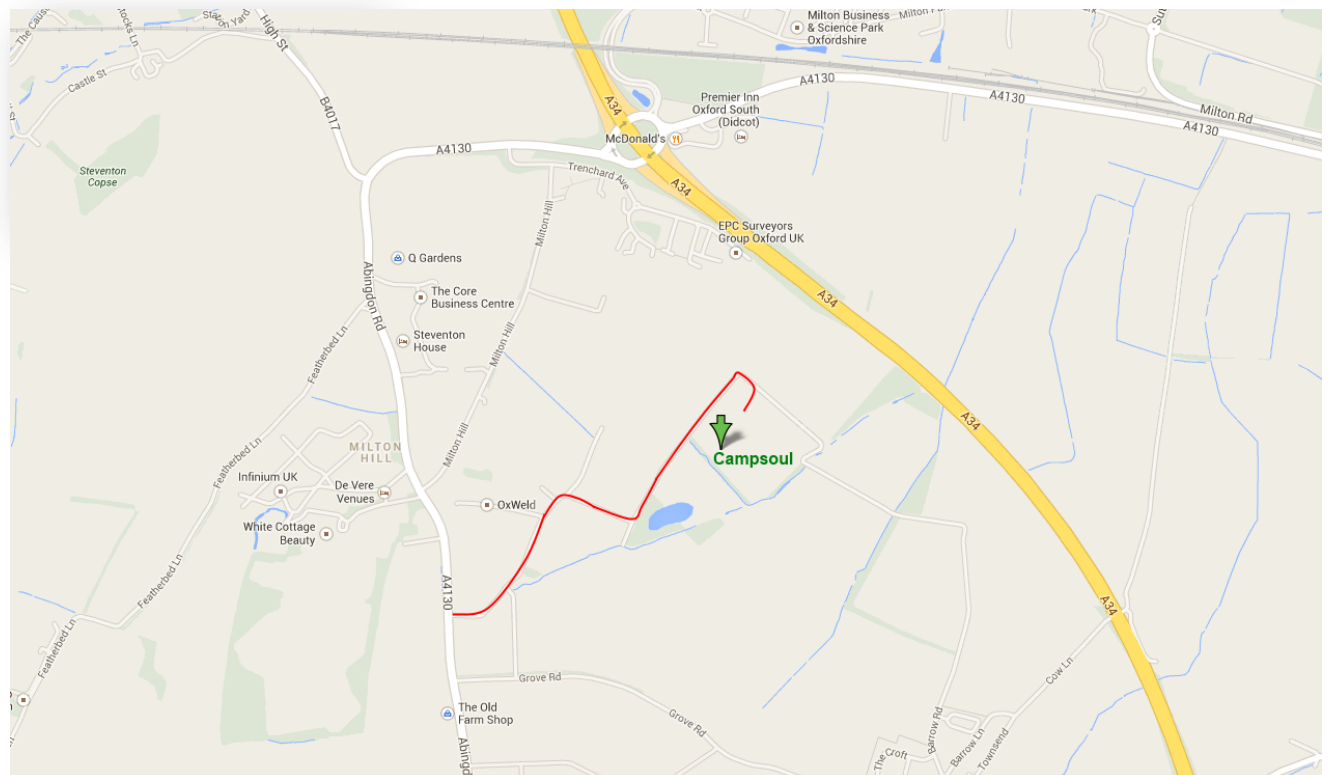

Grove Farms Milton Hill OX14 4DP Oxfordshire, UK